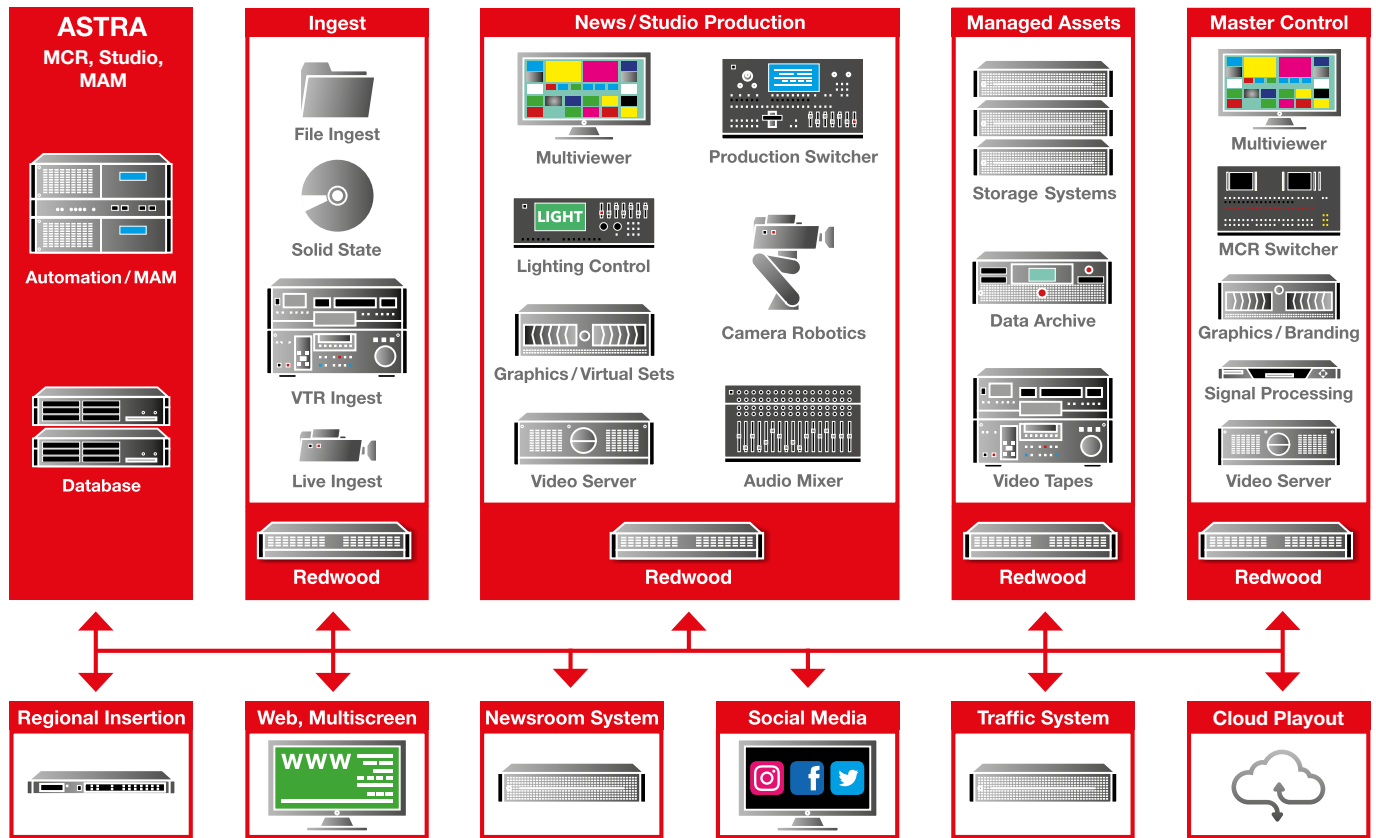

LET'S TALK AUTOMATION!

MASTER CONTROL PLAYOUT

NEWS PRODUCTION AUTOMATION

INTEGRATED CHANNEL PLAYOUT

HYBRID ON-PREM & CLOUD, IP & SDI, ON-AIR & OTT

AVECO SOLUTIONS

Aveco's ASTRA and Redwood product families can be used in applications including live news-and-sports production, MCR payout, Integrated Channel Payout, mass ingest, ad insertion and disaster recovery.

All Aveco products are modular and can be integrated together with essentially all production, master control and MAM products of every media industry manufacturer. This optimizes the design of end-to-end automated

AVECO PRODUCTS

ASTRA MCR

Aveco's **master control automation** manages everything from large multichannel facilities to a single TV channel, centralized as well as distributed regionally or across the globe. ASTRA includes equipment pool facility management which provides unique efficiency, the latest BXF 5.0 integration, and numerous exclusive features. Control is provided for any 3rd party product and multiple integrated playout units.

REDWOOD WHITE

An **integrated graphics and playout engine** running on COTS hardware. Open source software makes Redwood WHITE ideal for projects with limited budgets yet requiring high quality. Features include clip playout, multi-layer graphics, live signal switching and integrated channel origination. Aveco's automation layer integrates Redwood WHITE into any workflow.